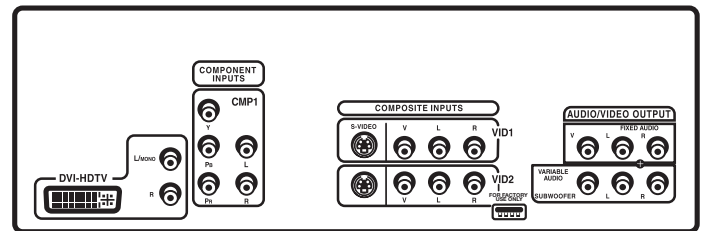

52" Diagonal HD Monitor Specifications

BRAND

RCA

TECHNOLOGY

Category
Screen Size
Screen Type
Tuner Capability
Comb Filter

HDTV Monitor
52"
16:9
Tunerless
3-Line Digital

PICTURE

Adaptive Video Noise Reduction
Adjustable Color Warmth
Adjustable Picture Control
Cinerama
Format Control
Auto Color Balance (AKB)
Auto Color Control
Convergence
Optimum Contrast, High-Resolution Screen
Horizontal Viewing Angle (Degrees)
Vertical Viewing Angle (Degrees)
Dynamic Focus
Edge Replacement / SVM
Horizontal Resolution (Picture Width)
Picture Power (Watts)
Reverse 3:2 Pull Down
Picture Presets
Wide Band Video Amplifier
DCR: QAM Decoding (Scrambled cable)
Input Signal Compatibility

10W/CH
5 Band
7 + Personal
2-Full-range
Broadcast Stereo w/ dbx Noise Reduction
Yes
Yes
W/Main volume

CONVENIENCE

Multilingual On-Screen-Display
Auto On + Auto Channel + Auto Volume
Auto Tune
Front Panel Lock
Maximum Volume Limiter
Commercial Skip
Parental Control (V-Chip)
Picture Freeze
Clock, Sleep and Alarm Timers

English, French, Spanish
Yes
Yes
Yes
Yes
Yes
Yes
USA & Canada
Yes
Yes

CONNECTIONS (REAR PANEL)

Composite Video Inputs + S-video + L/R Audio	2
HD Component (YPrPb) Video + L/R Audio	1, SYNCROSCAN
DVI	1
L/R/Subwoofer Variable Outputs	1
Video + Fixed L/R Audio Out	2

ACCESSORIES SUPPLIED

User's Guide	English, French, Spanish
Packaging Size (HxWxD) inches	54 3/4 x 55 3/4 x 28 1/8
Weight (lbs) (Product/Packaging)	148.7 / 176.5

* SYNCROSCAN component input automatically detect video formats 1080i, 480p and 480i without the need for consumer intervention.